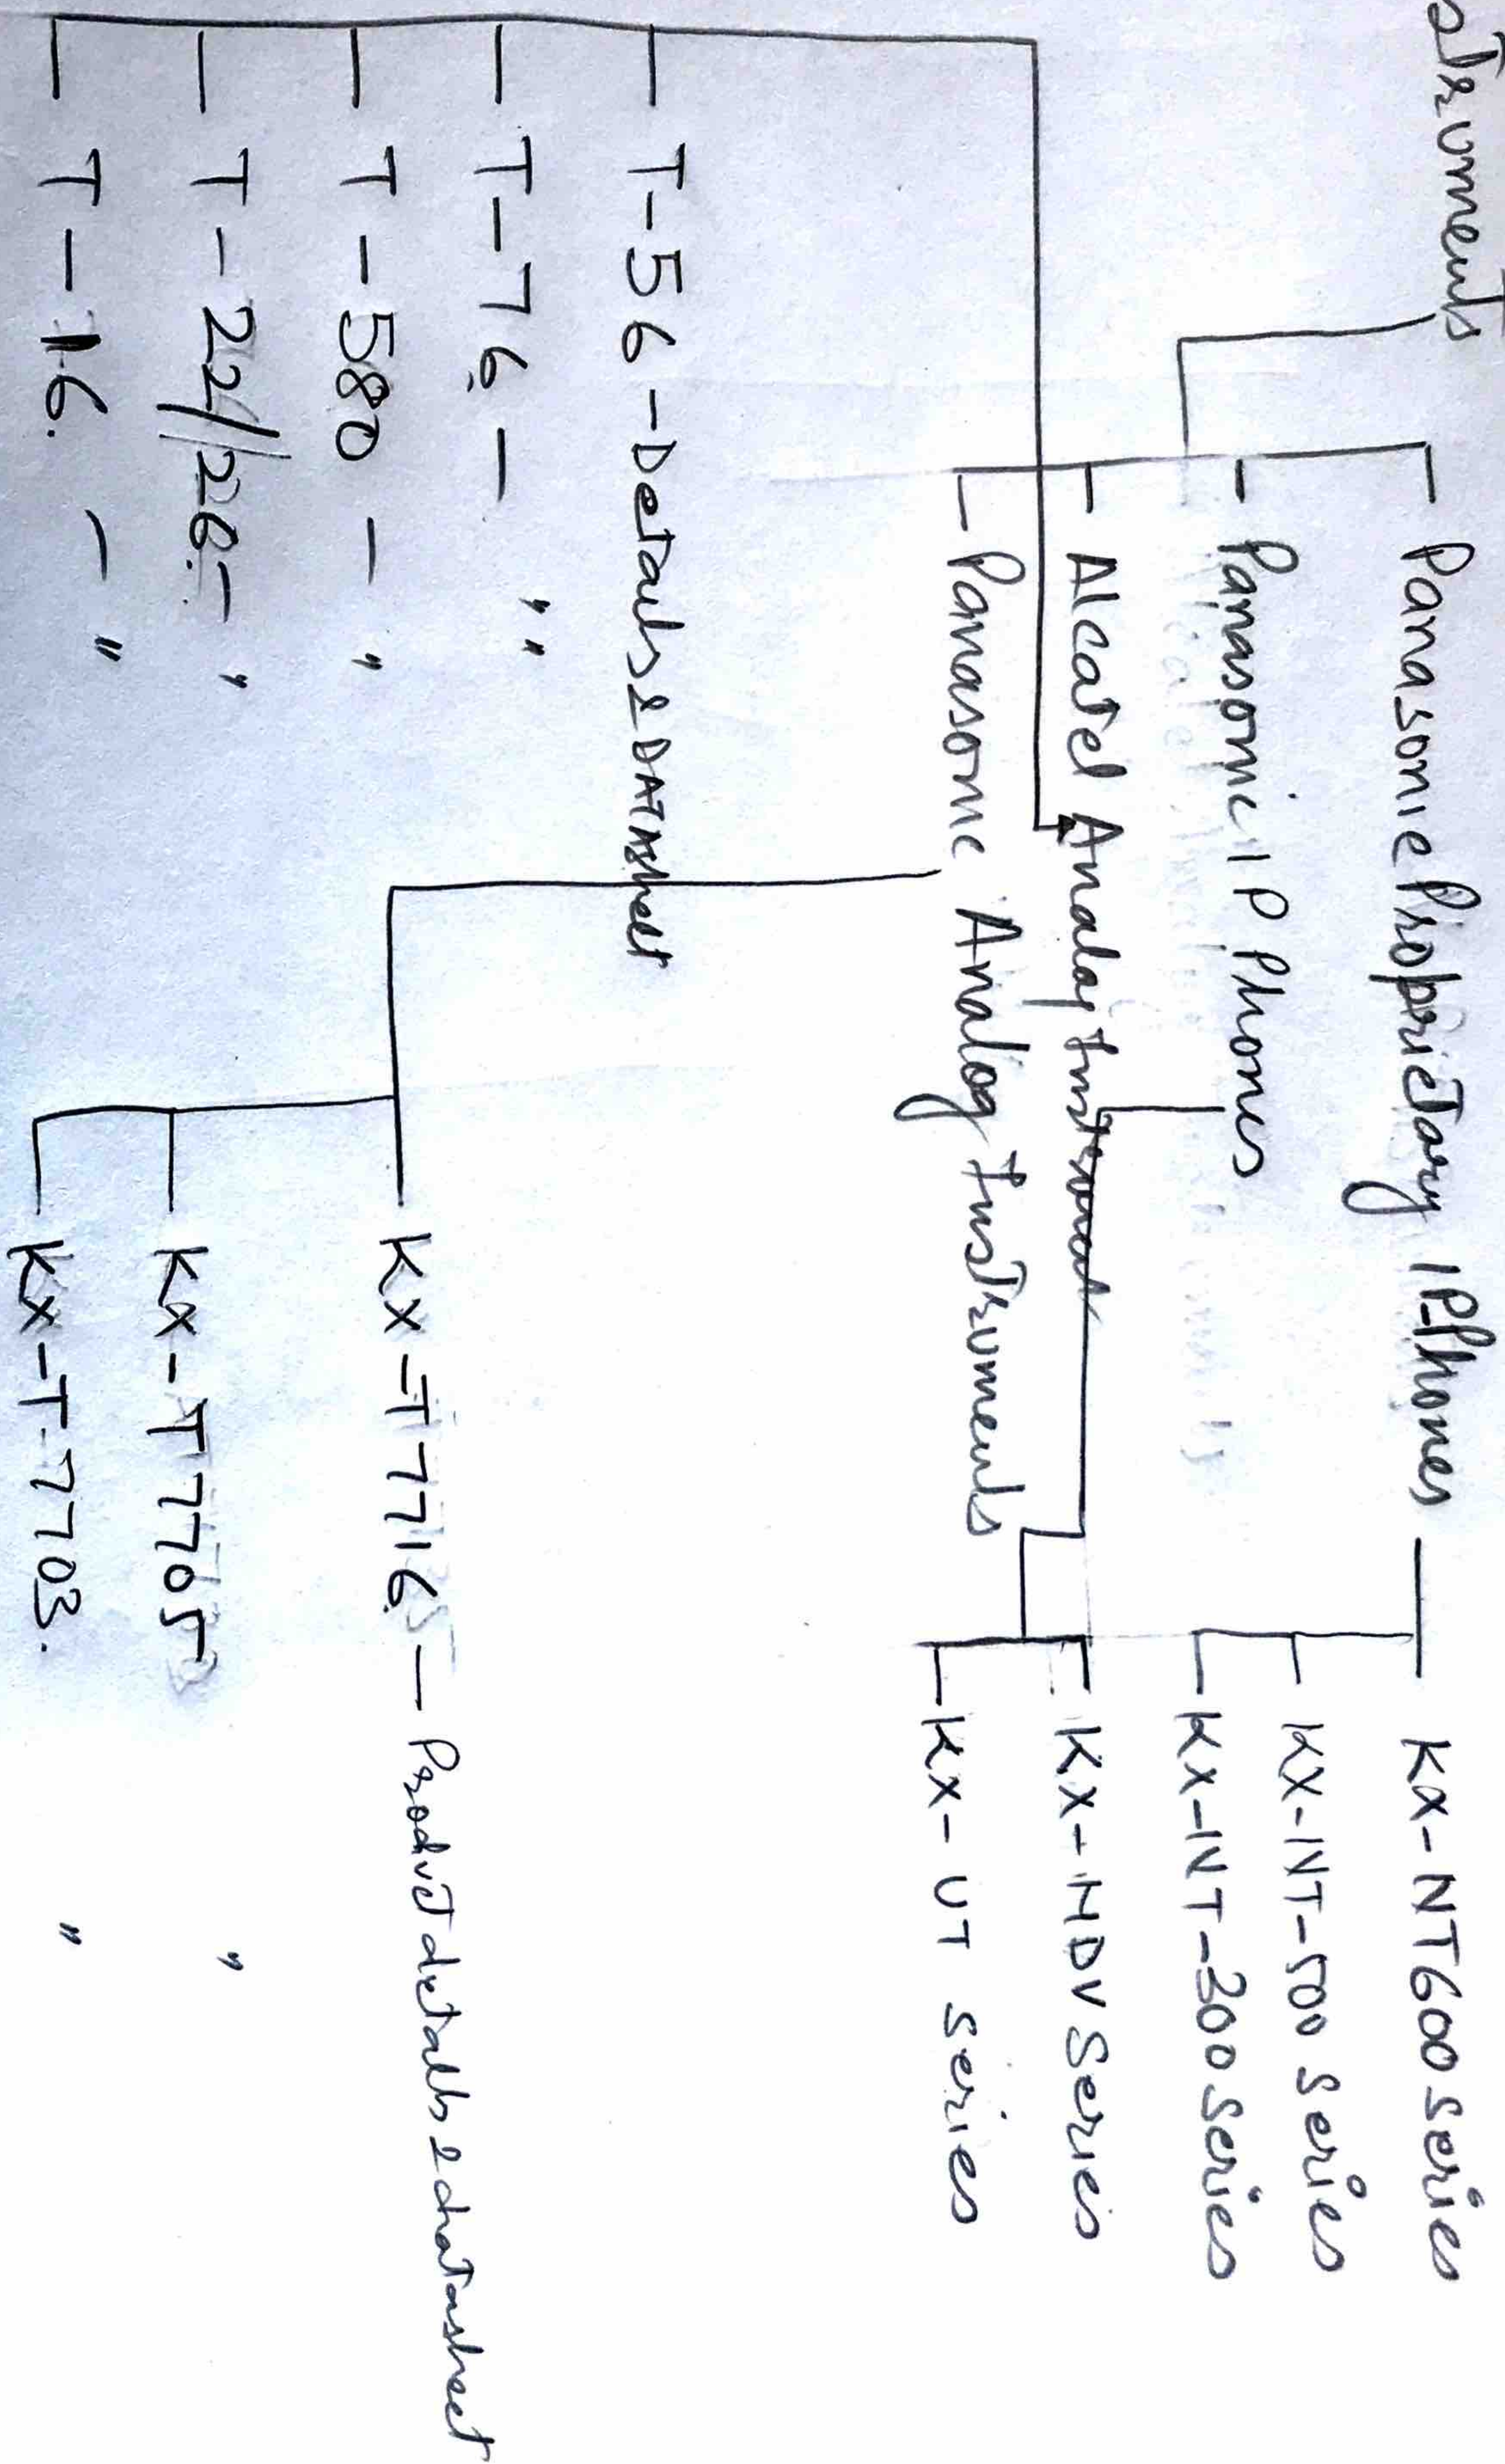

- HOME
- Profile
- Product & Solutions
- Services
- clients
- careers
- Contact us

Panasonic SMART IP-PBX

Product database

Product sheets & download

KX-T Series

KX-T / DT

KX-T7735

KX-T7740

KX-AT7730

MATRIX ISDN-IP PBX

SOHO PBX

- VISION PRO-2006
- VISION PRO-308
- VISION PRO-412

IP-PBX for
Small offices

- Eternity NE-312/416.
- Eternity PE-6SP.

Unified communication
solution for small &
medium Enterprises

- Eternity GENX-125AC/DC

Unified communication
solution for large
enterprises.

- Eternity MENX-165 AC/DC
- Eternity LENX-275 DC.

TERMINALS

Matrix web based & centralized
time attendance cum Access
control solution.

— Network Video Recorder —

Hikvision HD 21P
based video surveillance
solution

Media Gateways

VoIP & Analog Instruments

Voice logging Solutions: