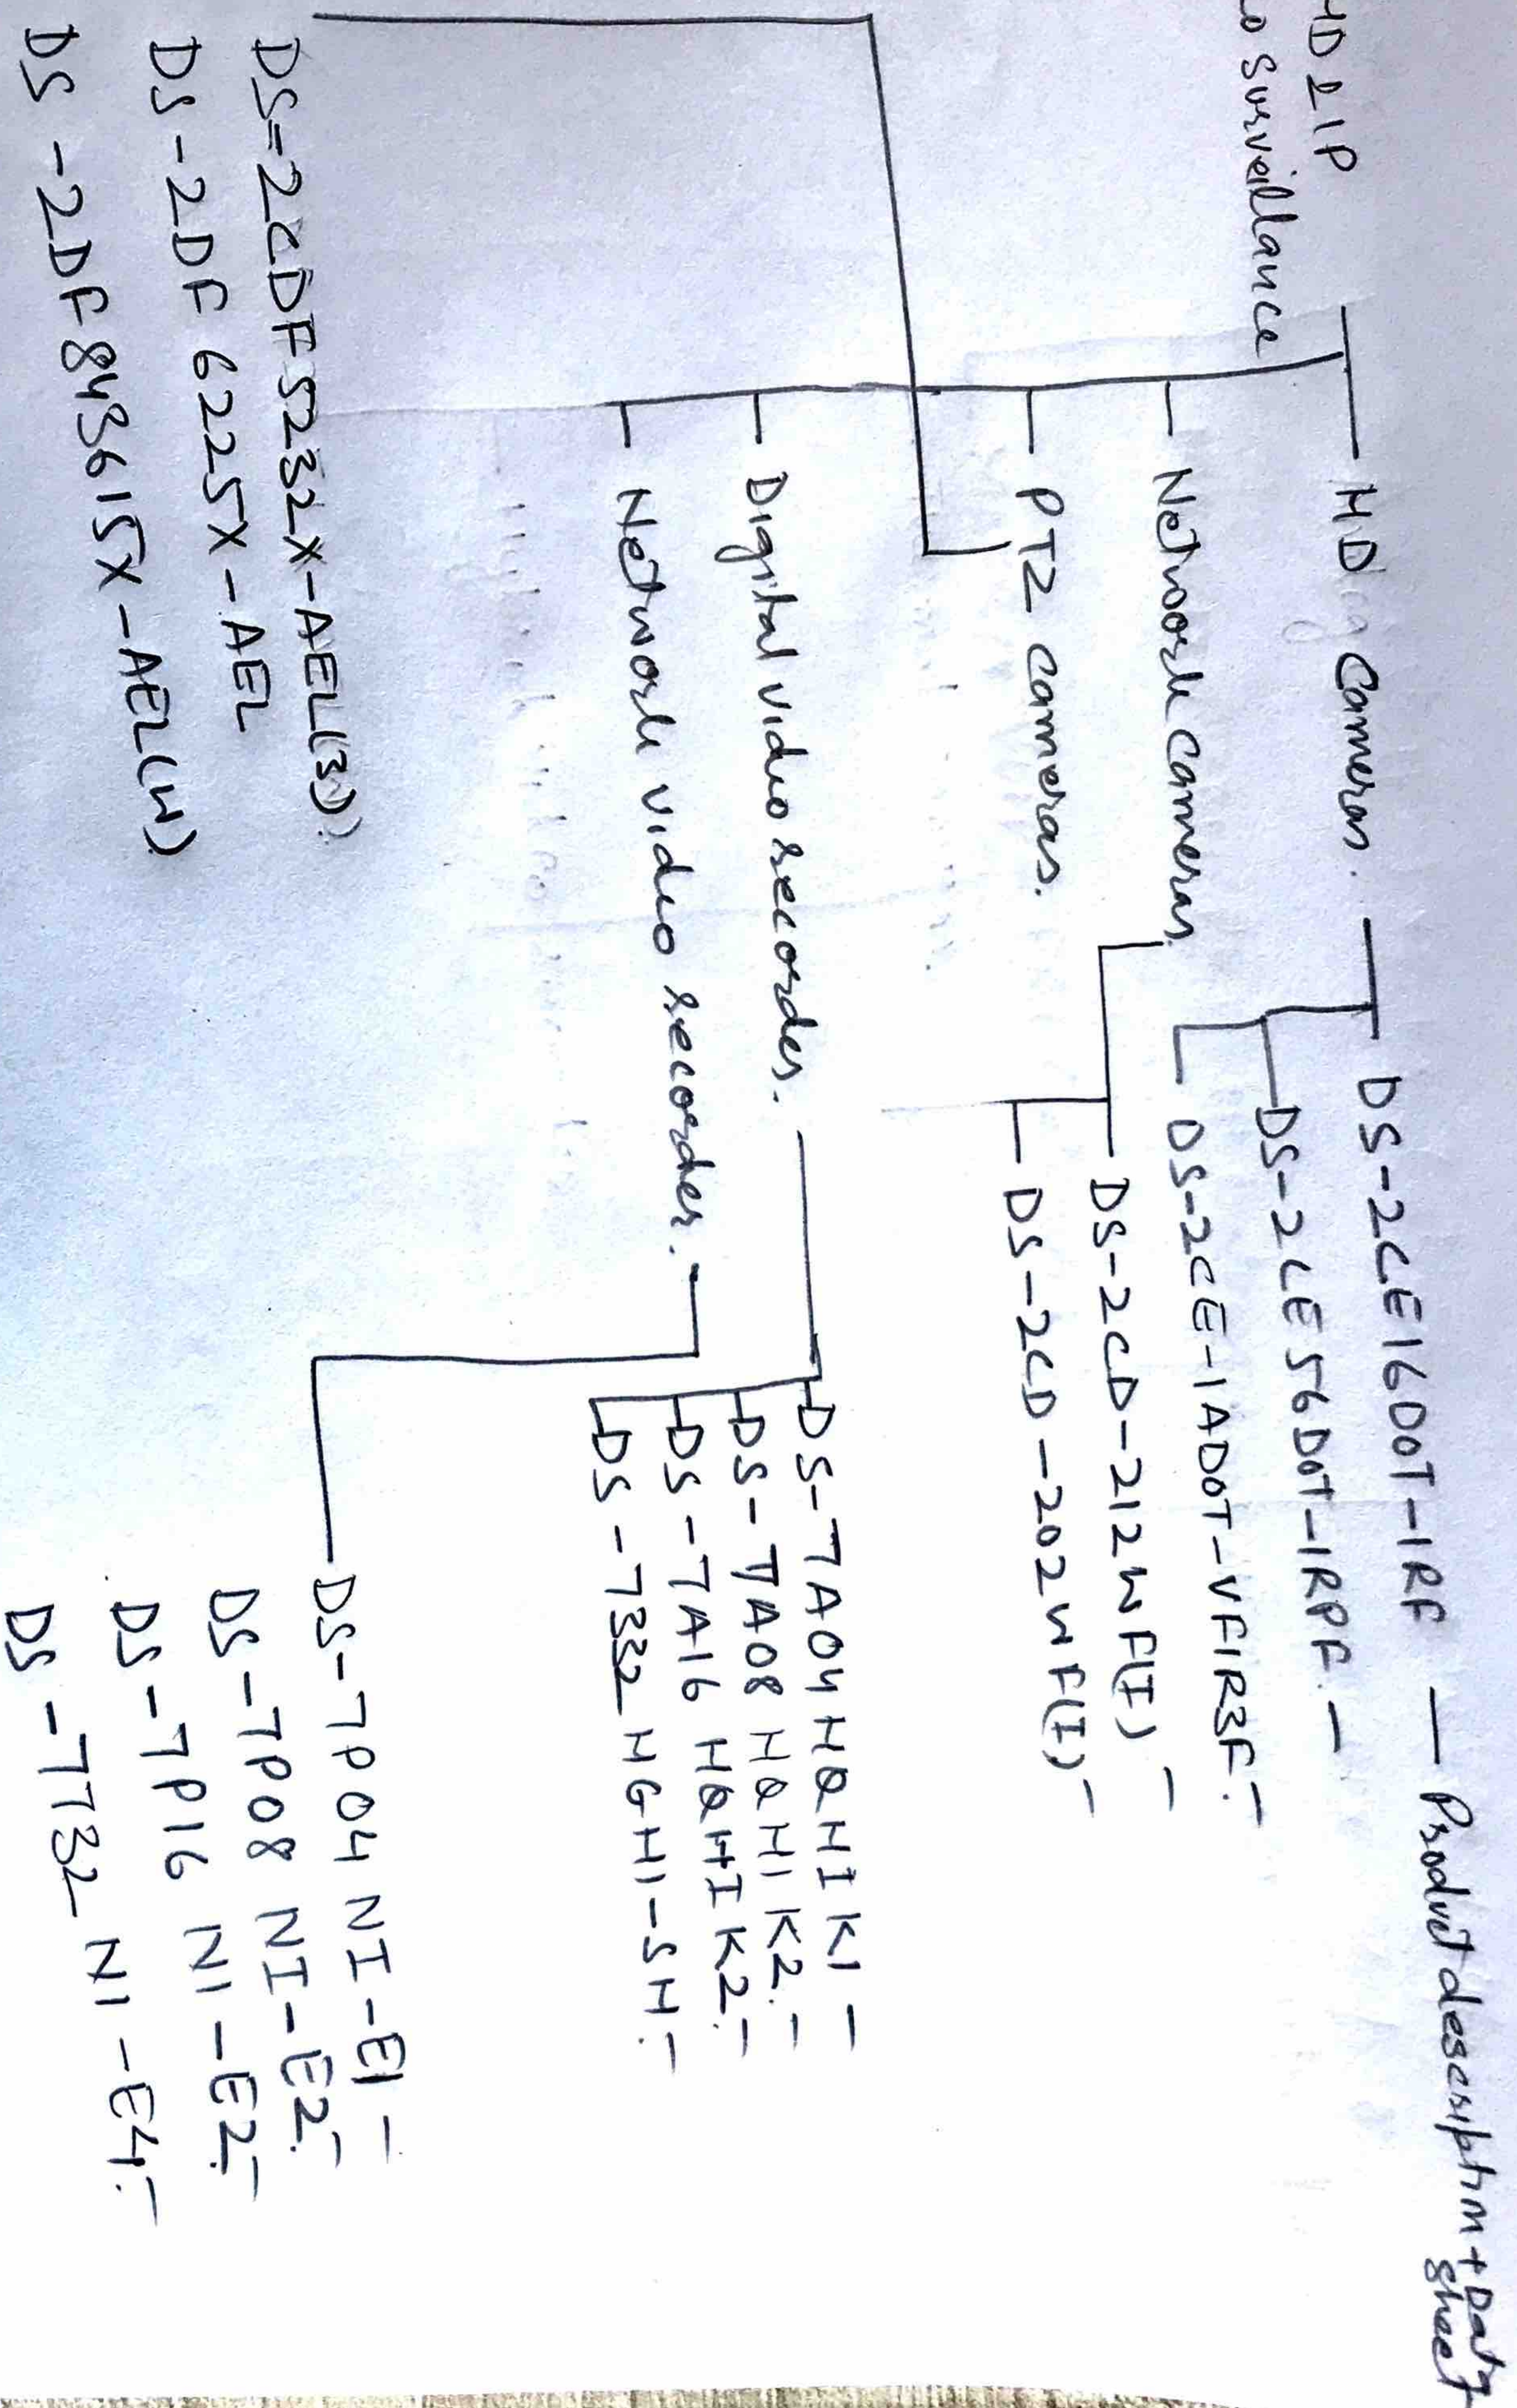

Hikvision HD 21P
based video surveillance
solution