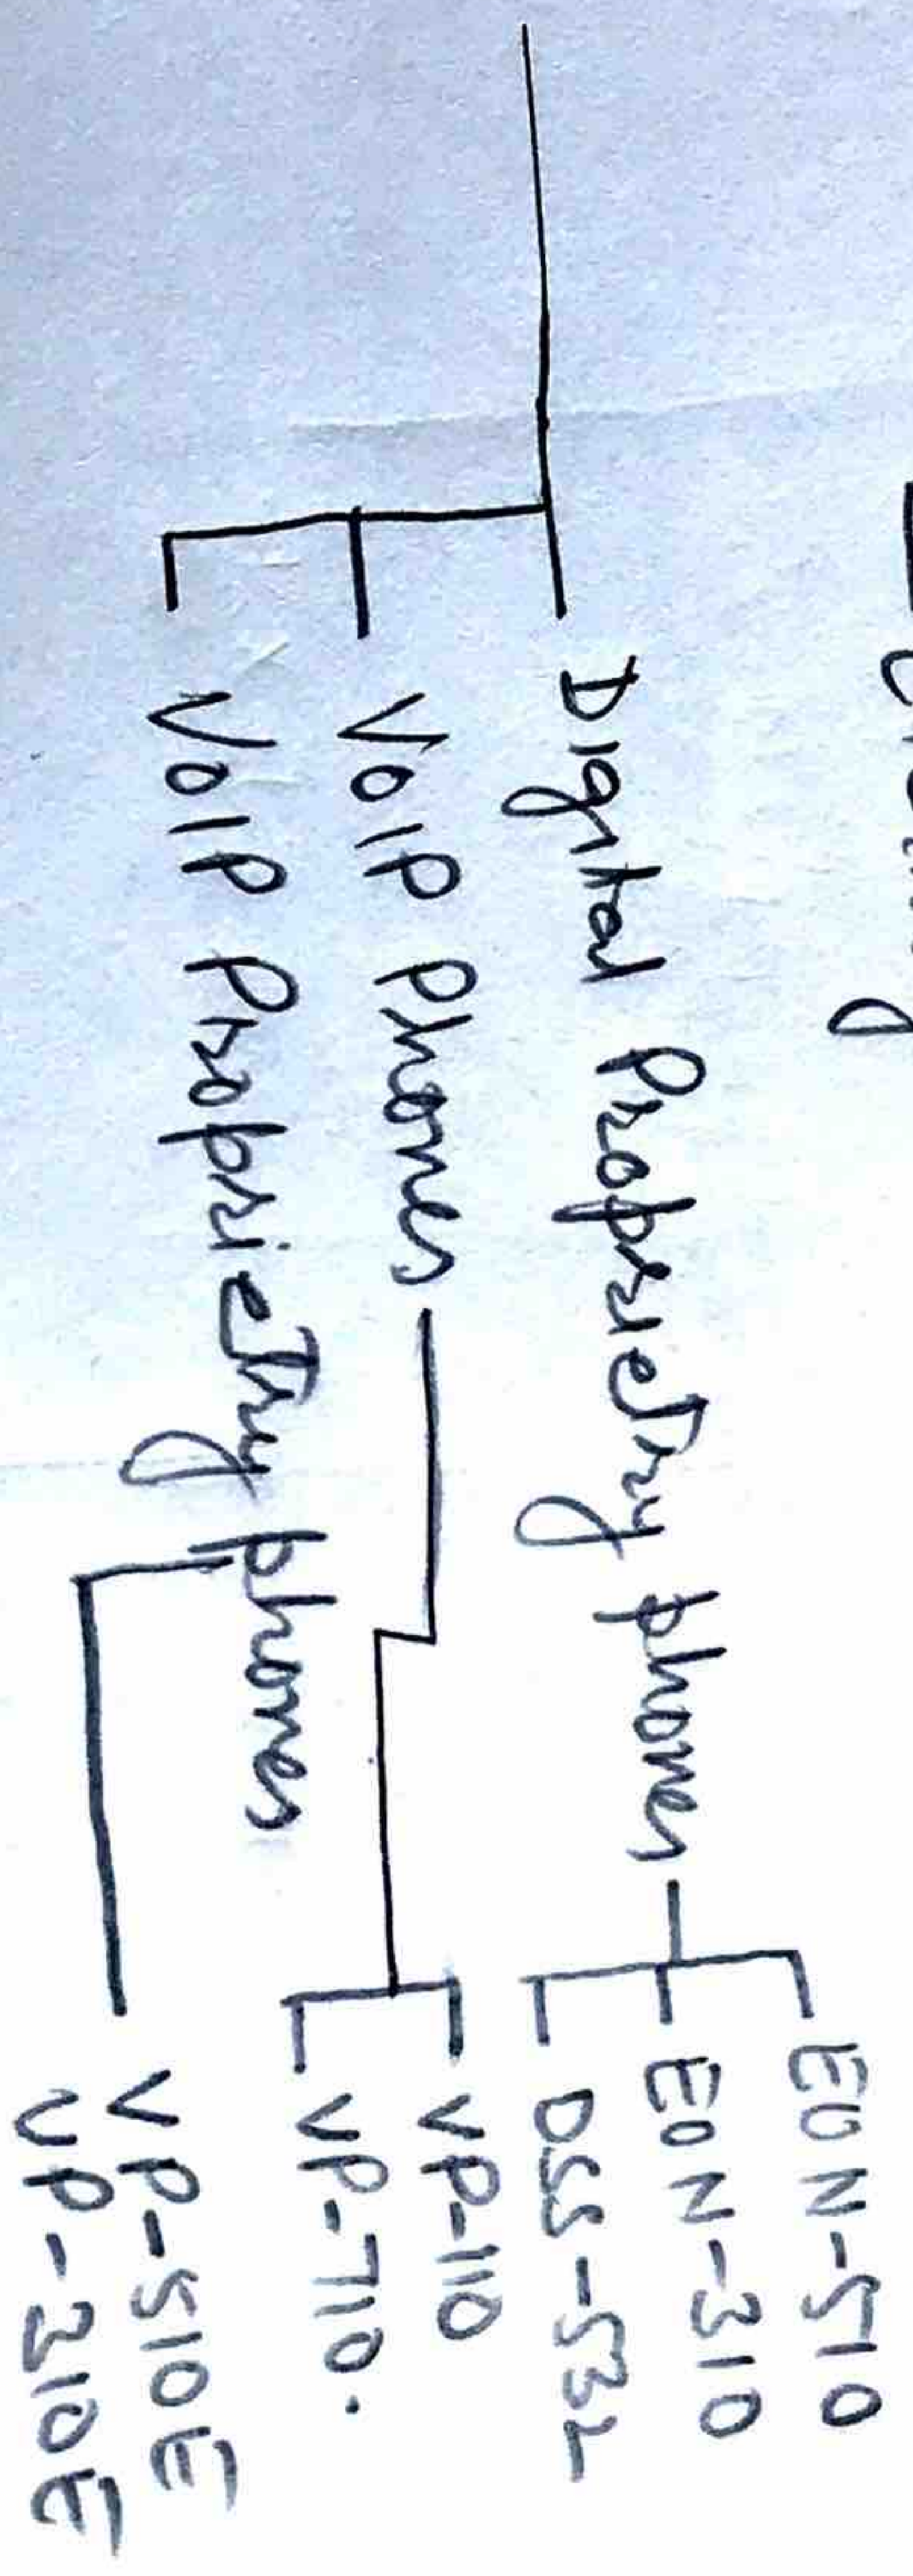

MATRIX ISDN-IP PBX

SOHO PBX

- VISION PRO-2006
- VISION PRO-308
- VISION PRO-412

IP-PBX for
Small offices

- Eternity NE-312/416.
- Eternity PE-6SP.

Unified communication
solution for small &
medium Enterprises

- Eternity GENX-125AC/DC

Unified communication
solution for large
enterprises.

- Eternity MENX-165 AC/DC
- Eternity LENX-275 DC.

TERMINALS