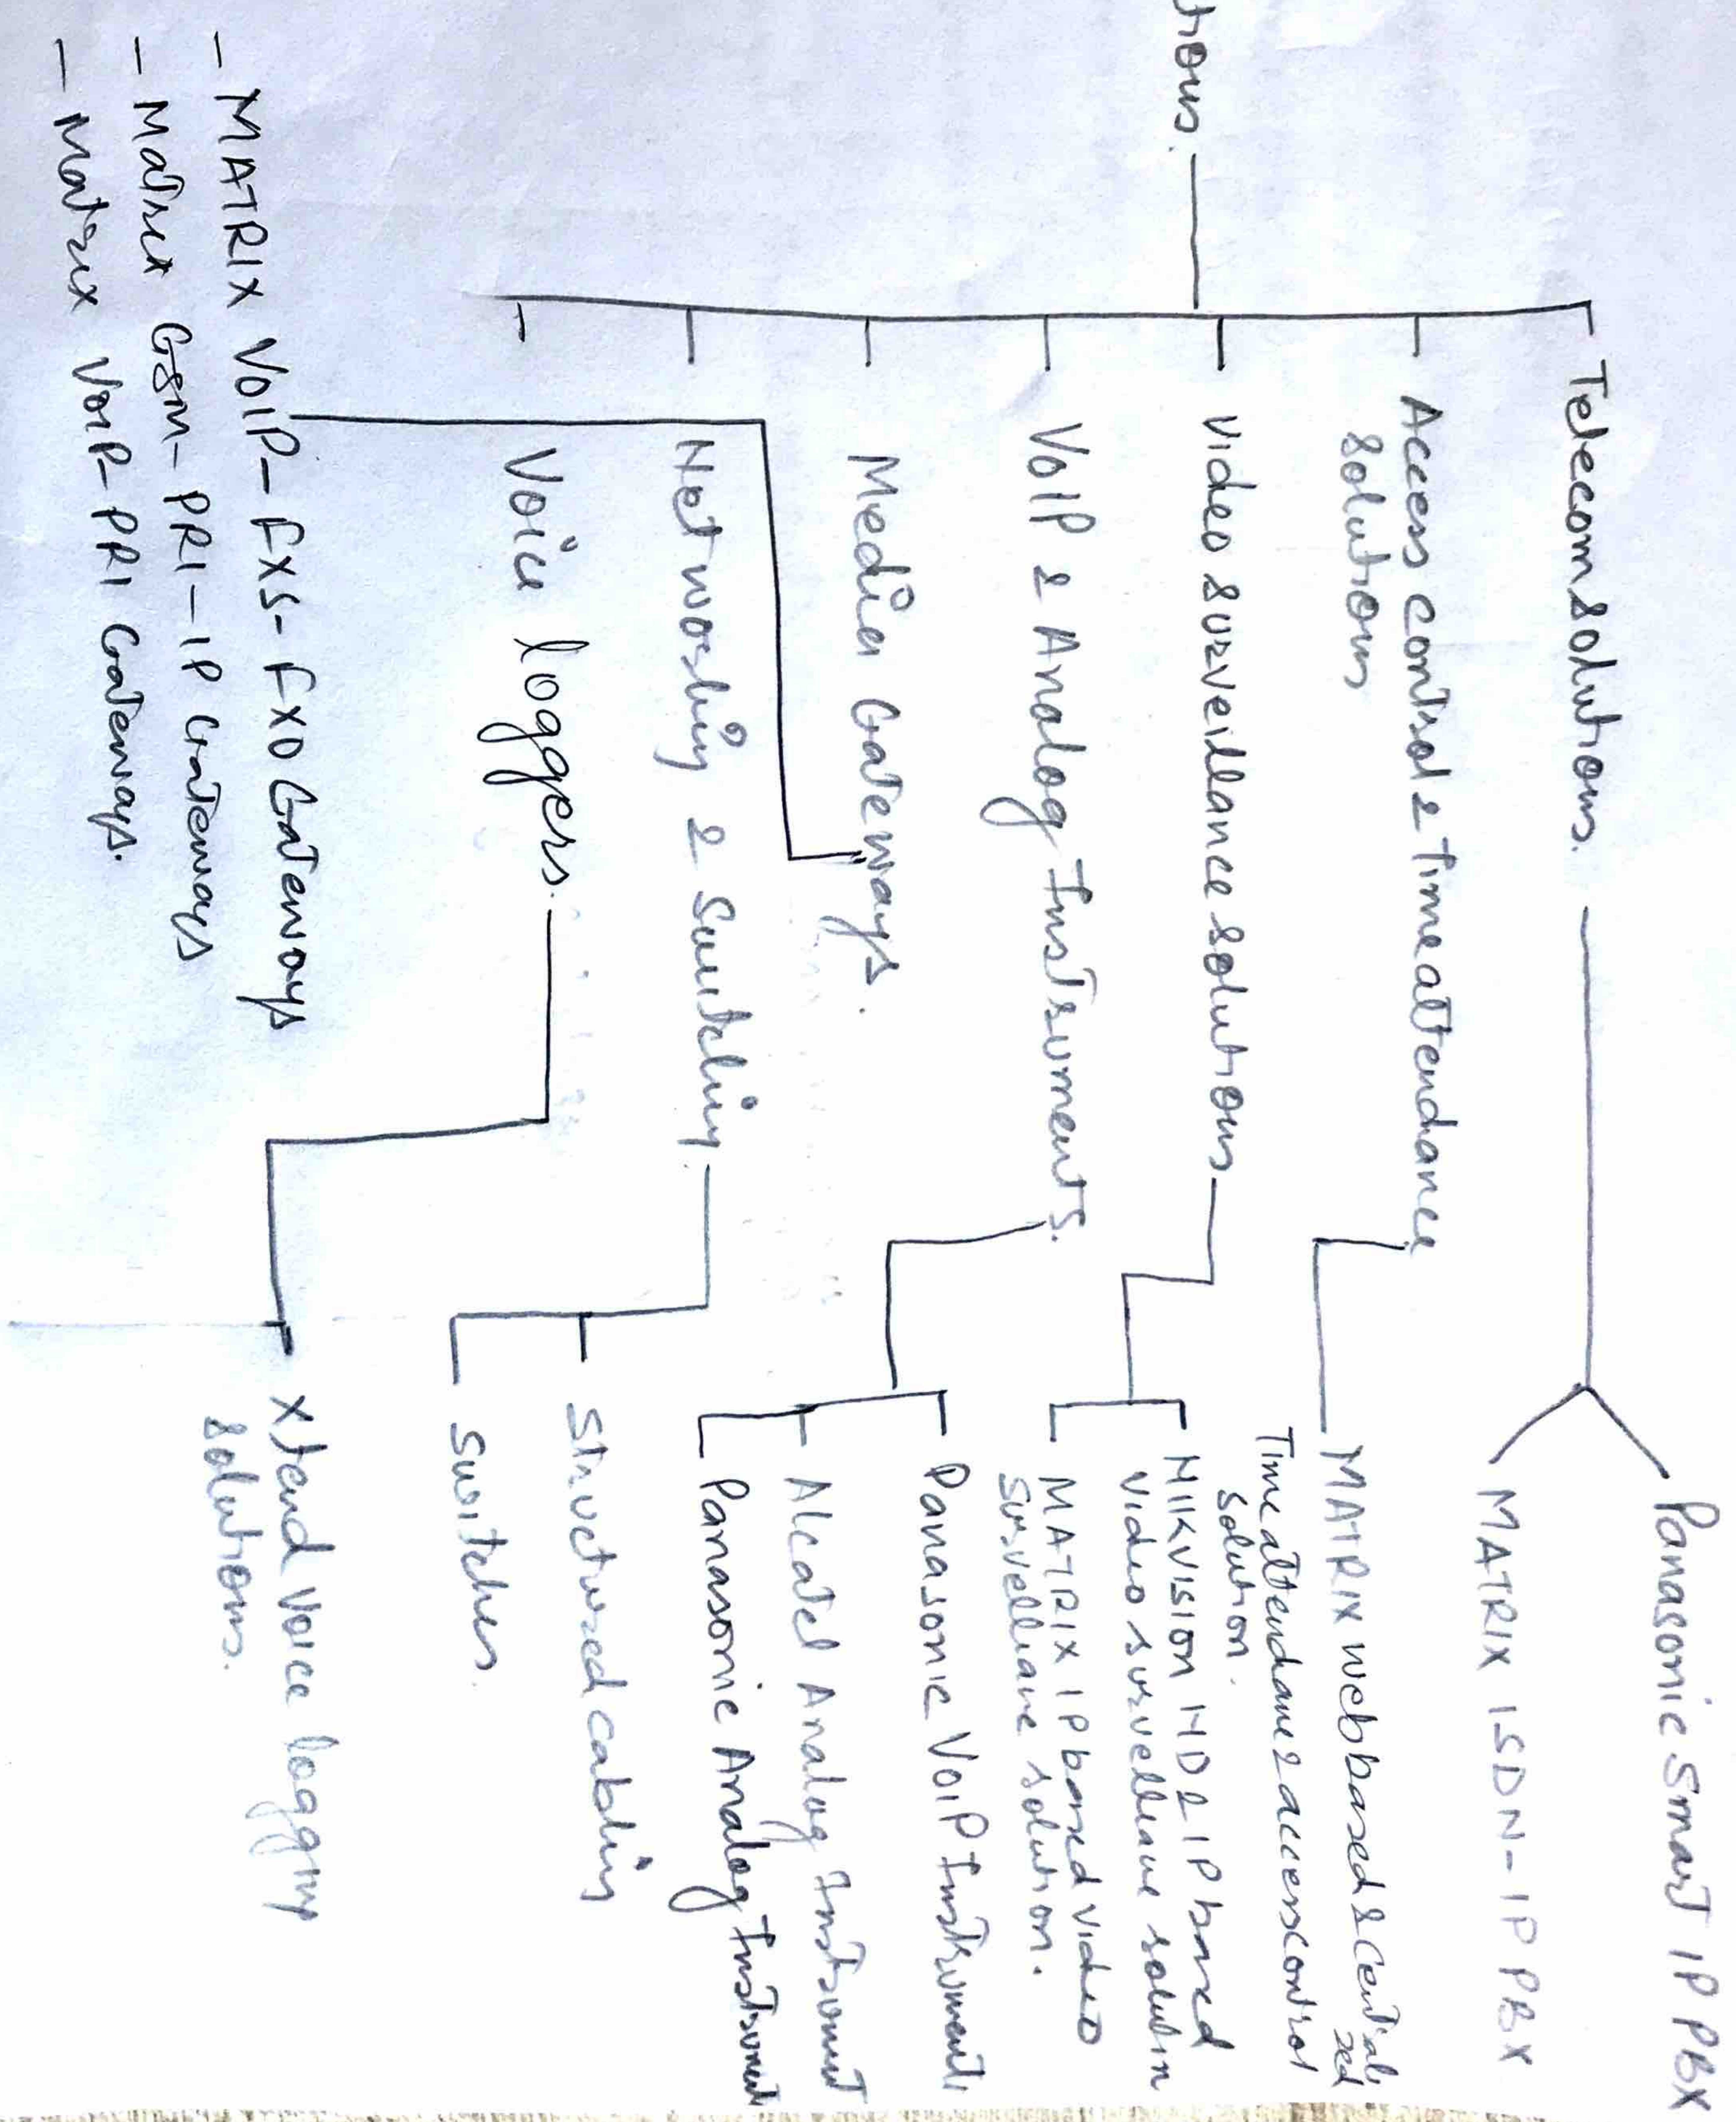

- HOME
- Profile
- Product & Solutions
- Services
- clients
- careers
- Contact us

Panasonic SMART IP-PBX

Product database

Product sheets & download

KX-T Series

KX-T / DT

KX-T7735

KX-T7740