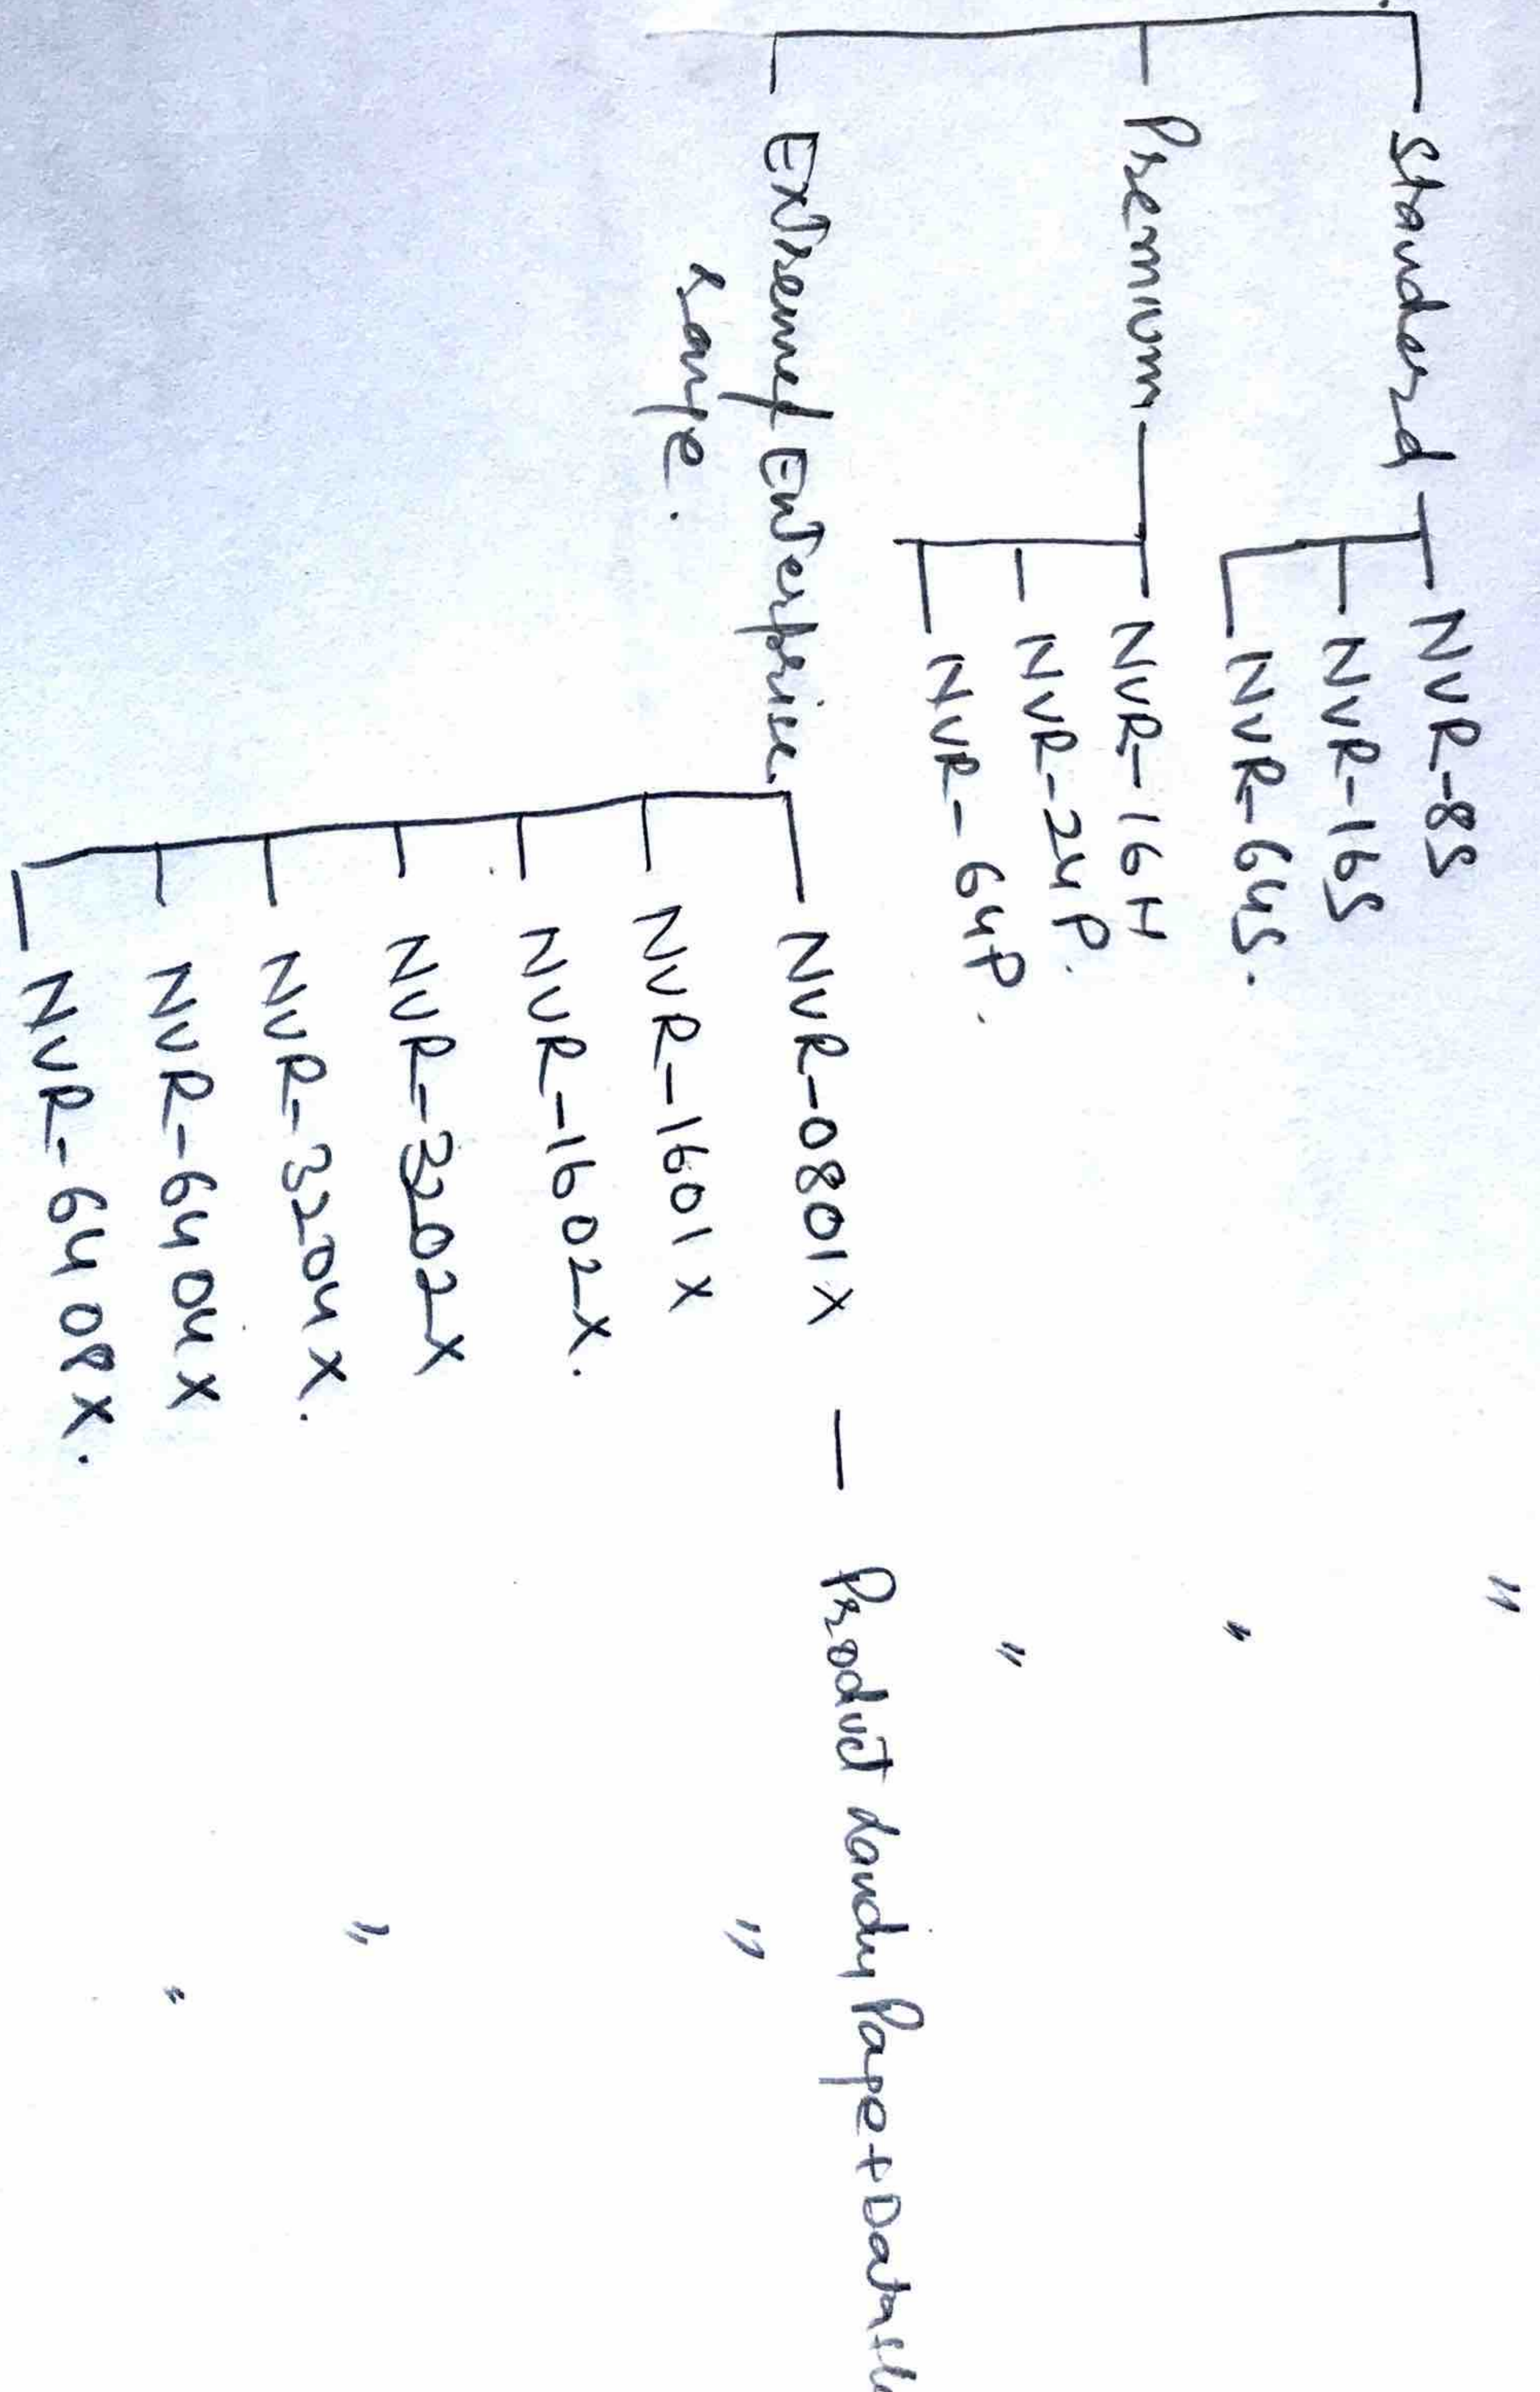

— Network Video Recorder —