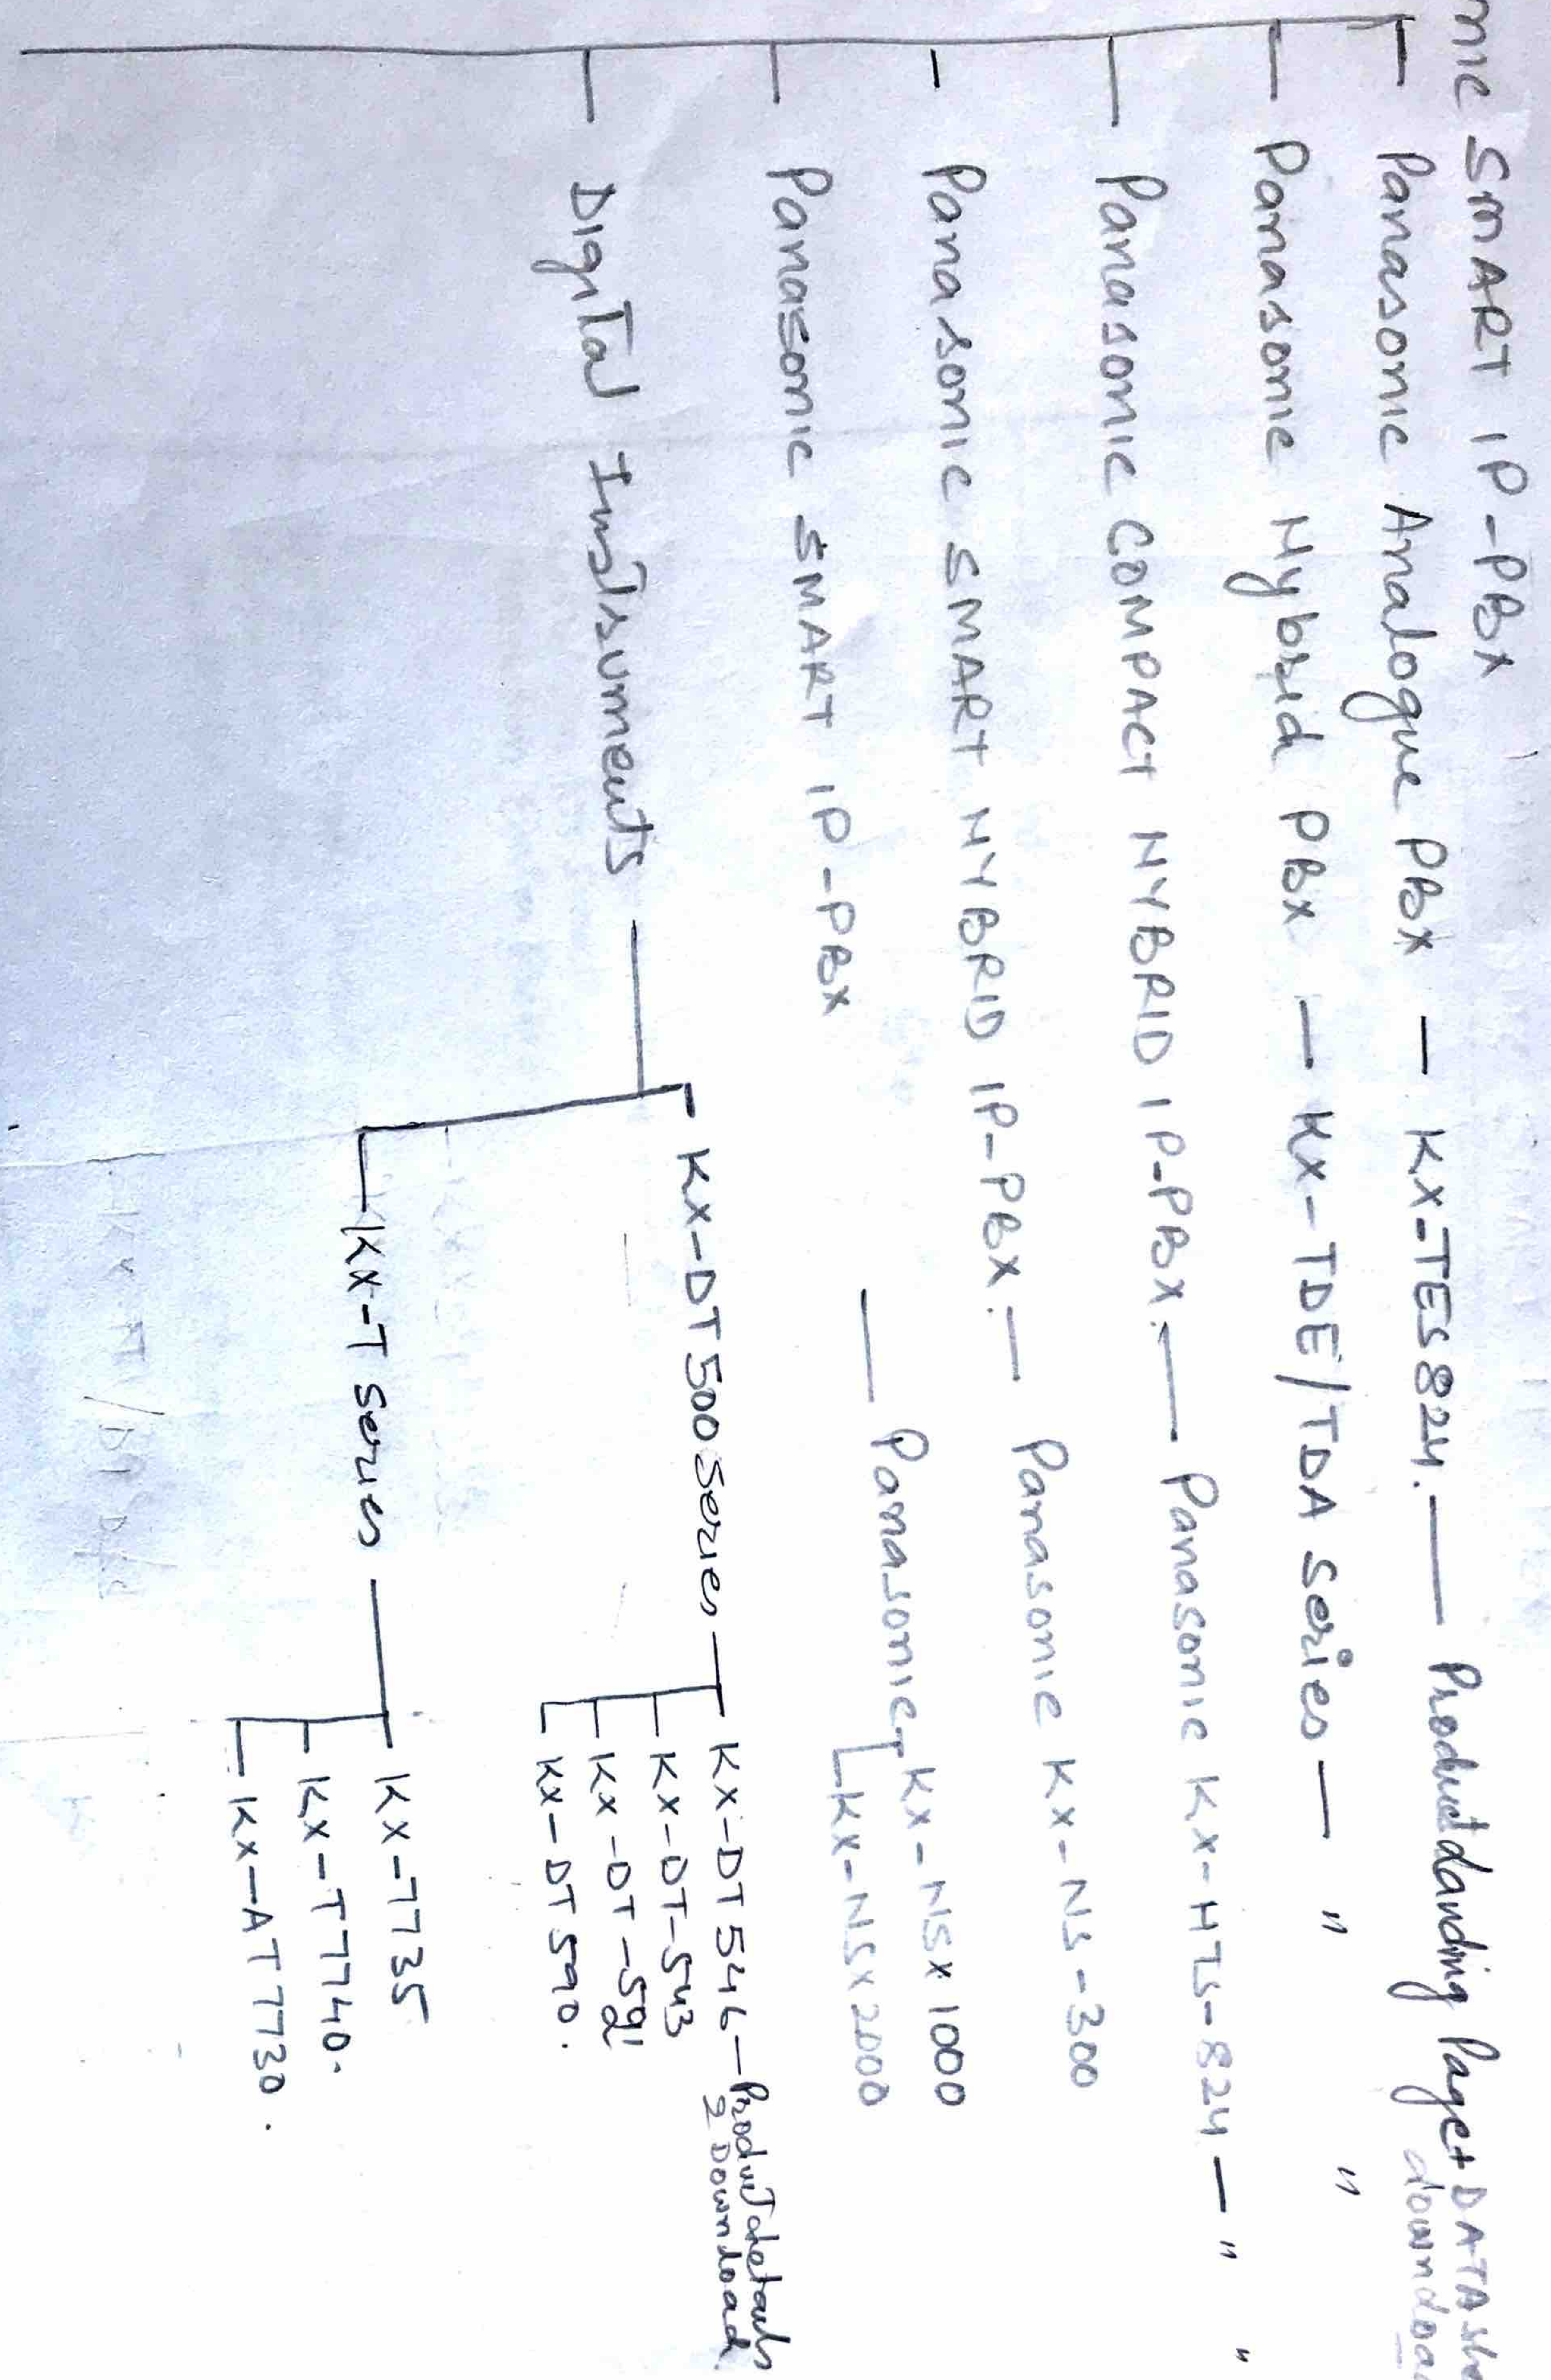

- HOME
- Profile
- Product & Solutions
- Services
- clients
- careers
- Contact us

Panasonic SMART IP-PBX

Product database

Product sheets & download

KX-T Series

KX-T / DT

KX-T7735

KX-T7740

KX-AT7730

MATRIX ISDN-IP PBX

SOHO PBX

- VISION PRO-2006
- VISION PRO-308
- VISION PRO-412

IP-PBX for
Small offices

- Eternity NE-312/416.
- Eternity PE-6SP.

Unified communication
solution for small &
medium Enterprises